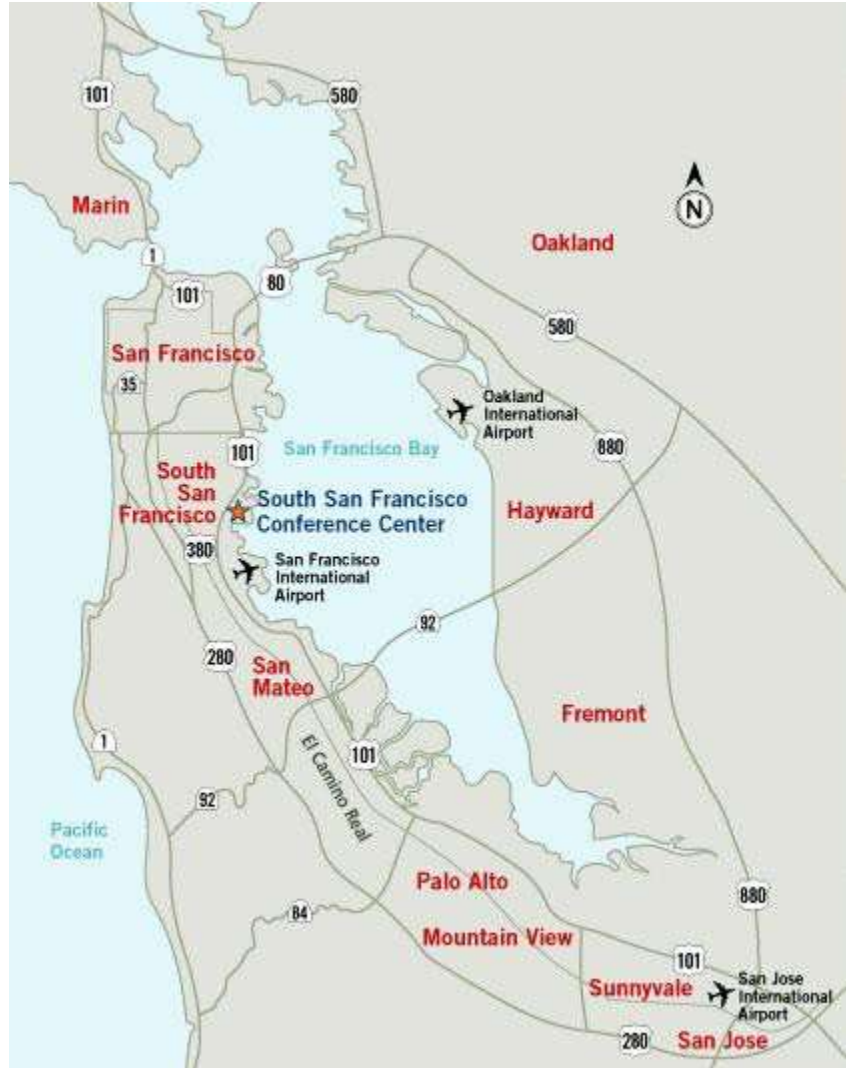

Directions

HOW TO GET HERE

SF BAY AREA EVENT VENUE

The South San Francisco Conference Center is centrally located at the heart of the Bay Area biotech region, leading edge of Silicon Valley, minutes from San Francisco Airport and 25 minutes from downtown San Francisco. It is the ideal location for SF Bay Area conferences, conventions, meetings special events and more. It also has a wide range of [SF Bay Area accommodations](#) in close proximity. South San Francisco Conference Center 255 South Airport Boulevard South San Francisco, CA 94080 Phone: (650) 877-8787 [🗺️ Link to](#)

[current traffic](#)

[conditions and trip planner](#)

[🗺️ Link to Google map](#)