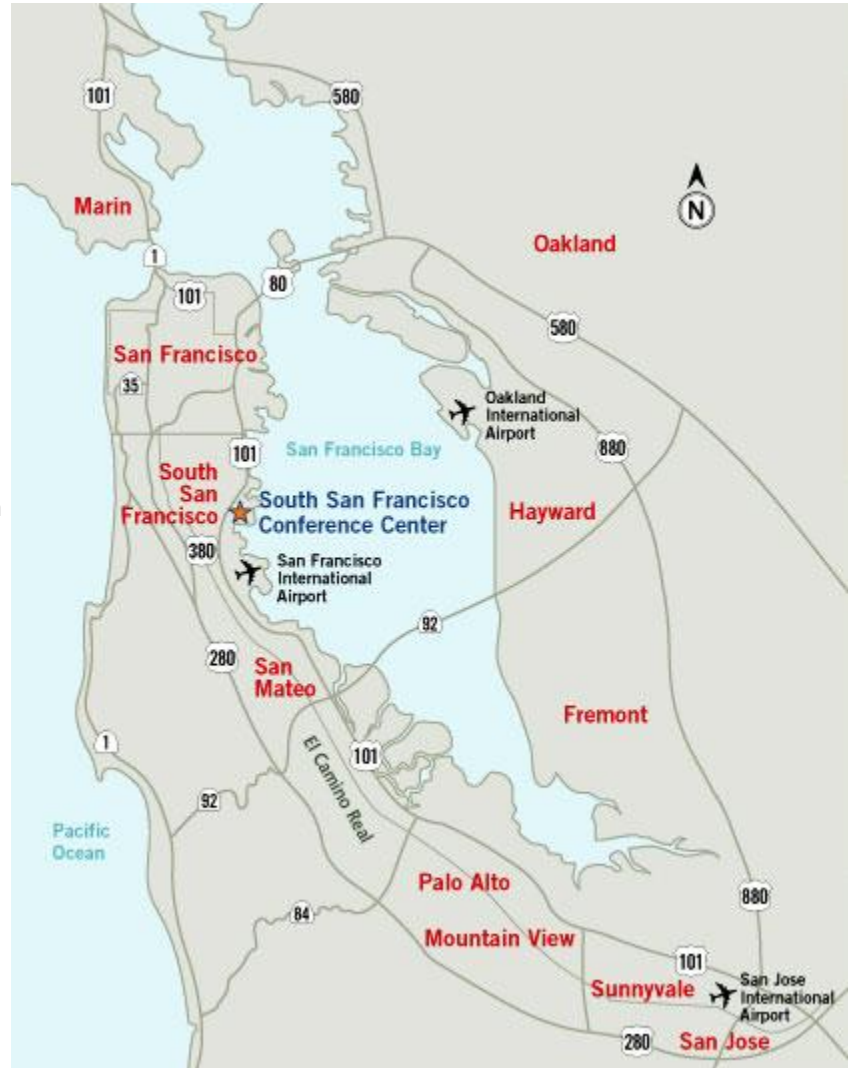

Directions

HOW TO GET HERE

SF BAY AREA EVENT VENUE

The South San Francisco Conference Center is centrally located at the heart of the Bay Area biotech region, leading edge of Silicon Valley, minutes from San Francisco Airport and 25 minutes from downtown San Francisco. It is the ideal location for SF Bay Area conferences, conventions, meetings special events and more. It also has a wide range of [SF Bay Area accommodations](#) in close proximity. South San Francisco Conference Center 255 South Airport Boulevard South San Francisco, CA 94080 Phone:

(650) 877-8787 [🗺️ Link to](#)

[current traffic](#)

[conditions and trip planner](#)

[🗺️ Link to Google map](#)

FROM THE SOUTH (SAN JOSE)

Take Highway 101 north to the South Airport Boulevard exit #424 (which is two miles north of the San Francisco International Airport). At the first stop light, drive straight across the intersection and directly into the Holiday Inn parking lot. The South San Francisco Conference Center is on the left.

FROM THE NORTH (SAN FRANCISCO) Take Highway 101 South to the South Airport Boulevard exit #424 in South San Francisco. Continue to remain in the right lane to the stop sign. Continue to merge east under the freeway overpass. Make an immediate right turn onto South Airport Boulevard and safely merge to

the left lane. Make a left turn into the parking lot. The South San Francisco Conference Center is located on the left between the CitiGarden Hotel and the Holiday Inn.

FROM MARIN COUNTY, 19TH AVENUE, DALY CITY